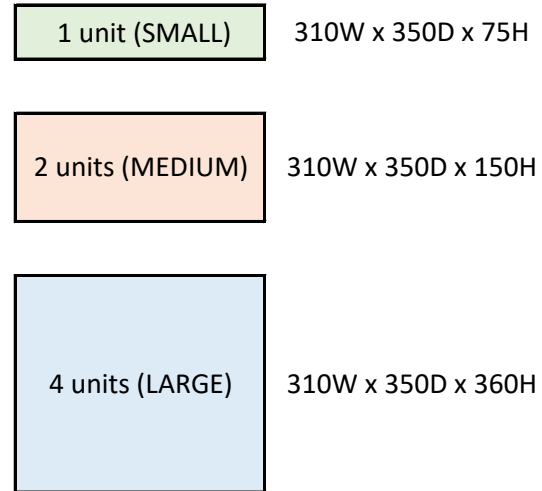

VALUEBOX CONTROL CONFIGURATION

External dimensions:
800W x 400D x 1730H mm

Compartment Sizes

Available units per side:

Left side: 12 units Right side: 16 units